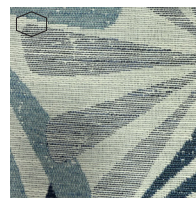

Coastal Latte

Solid Pewter

Korra Orchid

Momento Parchment

Plush Mink

Hightower Horseshoe

Spectrum Graphite

Diamond Palm Blue Lagoon

Summit Sesame

POWDER COAT OPTIONS:

Concrete Speckle

Pebble Beach

Champagne Satin

Iron Ember

Graphite Steel

Granite Grit