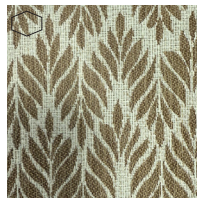

FABRIC OPTIONS:

Panama Stone Gray

Coastal Tropical Teal

Nantucket Gray

Solid Scotland Green

Summerfield Sea Glass

Mayberry Sand

Summerfield Gray

Sundrift Coffee

Woodblock Leaf Sand

Cabana Stripe Green

Verdant Garden Green

Brooklyn Linen

Panama Ice Blue

Sundrift Blue

Inkblot