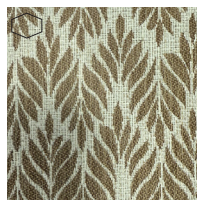

FABRIC OPTIONS:

Panama Stone Gray

Coastal Tropical Teal

Nantucket Gray

Solid Scotland Green

Summerfield Sea Glass

Mayberry Sand

Summerfield Gray

Sundrift Coffee

Woodblock Leaf Sand

Cabana Stripe Green

Verdant Garden Green

Brooklyn Linen

Panama Ice Blue

Sundrift Blue

Inkblot