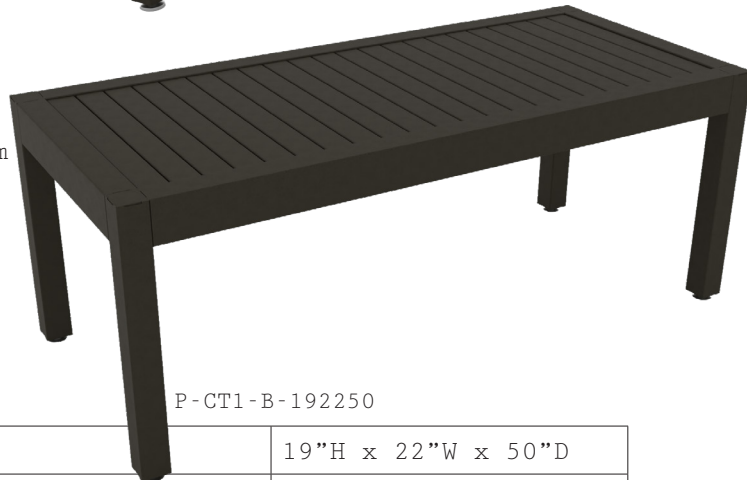

## COFFEE TABLE

Simple, strong, and sophisticated, the Pelican Collection Coffee Table anchors any space with its clean geometry and durable construction. The sturdy metal frame supports a sleek, inset top that brings warmth and contrast to the modern design. Perfect for lounge areas, waiting spaces, or collaborative environments, this table pairs effortlessly with other Pelican Collection pieces for a cohesive, contemporary look.

### Coffee Table Features:

- Weight capacity: 450 lbs
- Powder coated and welded aluminum frame
- Leveling feet
- Table height: 19.625"

P-CT1-B-192250

### TABLE CONFIGURATIONS:

Coffee Table: P-CT1-192250	19"H x 22"W x 50"D
Coffee Table with Aluminum Top: P-CT1-B-192250	19"H x 22"W x 50"D