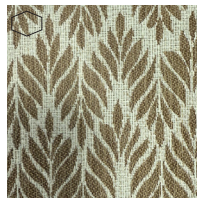

### OPTIONS:

⬡ 20" x 20" Pillow: SF-PILL20	20"W x 20"D
⬡ 16" x 16" Pillow: SF-PILL16	16"W x 16"D
⬡ 10" x 20" Pillow: SF-PILL-LUMB1020	10"W x 20"D
⬡ Arm Slings: SF-AS32	3"W x 12"D

FABRIC OPTIONS:

Panama Stone Gray

Coastal Tropical Teal

Nantucket Gray

Solid Scotland Green

Summerfield Sea Glass

Mayberry Sand

Summerfield Gray

Sundrift Coffee

Woodblock Leaf Sand

Cabana Stripe Green

Verdant Garden Green

Brooklyn Linen

Panama Ice Blue

Sundrift Blue

Inkblot

Sundrift Natural

Medora Ivory