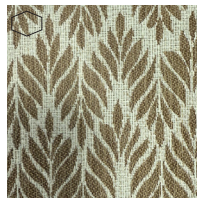

P-LL1-B-405833

P-LS1-B-408333

OPTIONS:

⬡ 20" x 20" Pillow: SF-PILL20	20"W x 20"D
⬡ 16" x 16" Pillow: SF-PILL16	16"W x 16"D
⬡ 10" x 20" Pillow: SF-PILL-LUMB1020	10"W x 20"D
⬡ Arm Slings: SF-AS32	3"W x 12"D

FABRIC OPTIONS:

Panama Stone Gray

Coastal Tropical Teal

Nantucket Gray

Solid Scotland Green

Summerfield Sea Glass

Mayberry Sand

Summerfield Gray

Sundrift Coffee

Woodblock Leaf Sand

Cabana Stripe Green

Verdant Garden Green

Brooklyn Linen

Panama Ice Blue

Sundrift Blue

Inkblot