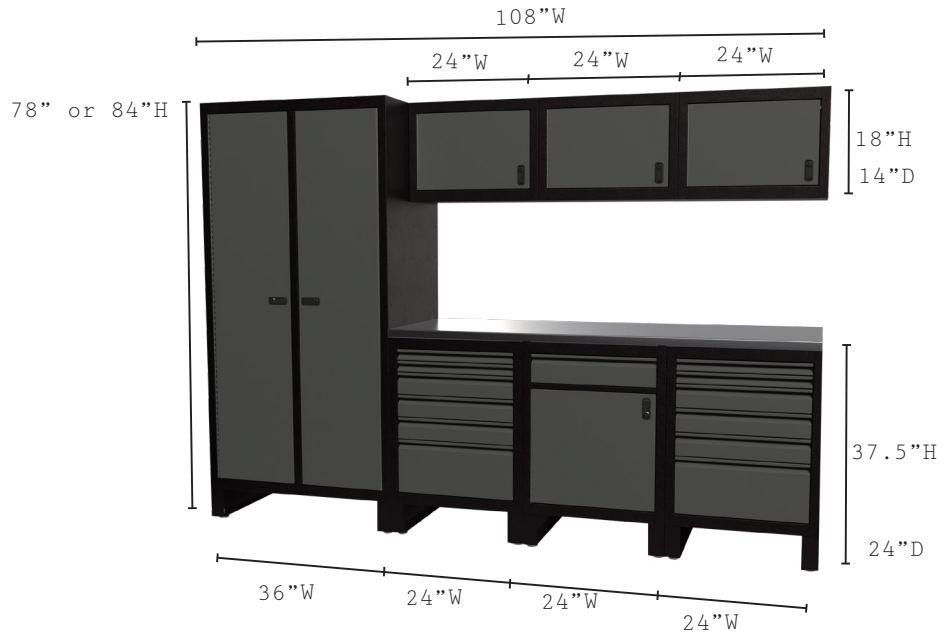

9' RUN

☐ SF7810824GR-STORAGE-SD	78"H x 108"W x 24"D
Door Hinges:	☐ Right ☐ Left
☐ SF7810824GR-TOOL-SD	78"H x 108"W x 24"D
Door Hinges:	☐ Right ☐ Left

☐ SF8410824GR-STORAGE-SD	84"H x 108"W x 24"D
Door Hinges:	☐ Right ☐ Left
☐ SF8410824GR-TOOL-SD	84"H x 108"W x 24"D
Door Hinges:	☐ Right ☐ Left

STORAGE

- (1) Storage Cabinet
  - 78" or 84"H x 36"W x 24"D
  - (2) Doors with (3) Adjustable Shelves
- (1) Tool Cabinet
  - 37.5"H x 24"W x 24"D
  - (6) Drawers
    - (2) 2" Drawers
    - (3) 4" Drawers
    - (1) 10" Drawer
- (2) Lower Cabinets
  - 37.5"H x 24"W x 24"D
  - (1) Door with (1) Adjustable Shelf
  - (1) 5" Drawer
- (3) Upper Cabinets
  - 18"H x 24"W x 14"D
  - (1) Door with Open Storage

TOOL (SHOWN)

- (1) Storage Cabinet
  - 78" or 84"H x 36"W x 24"D
  - (2) Doors with (3) Adjustable Shelves
- (2) Tool Cabinets
  - 37.5"H x 24"W x 24"D
  - (6) Drawers
    - (2) 2" Drawers
    - (3) 4" Drawers
    - (1) 10" Drawer
- (1) Lower Cabinet
  - 37.5"H x 24"W x 24"D
  - (1) Door with (1) Adjustable Shelf
  - (1) 5" Drawer
- (3) Upper Cabinets
  - 18"H x 24"W x 14"D
  - (1) Door with Open Storage