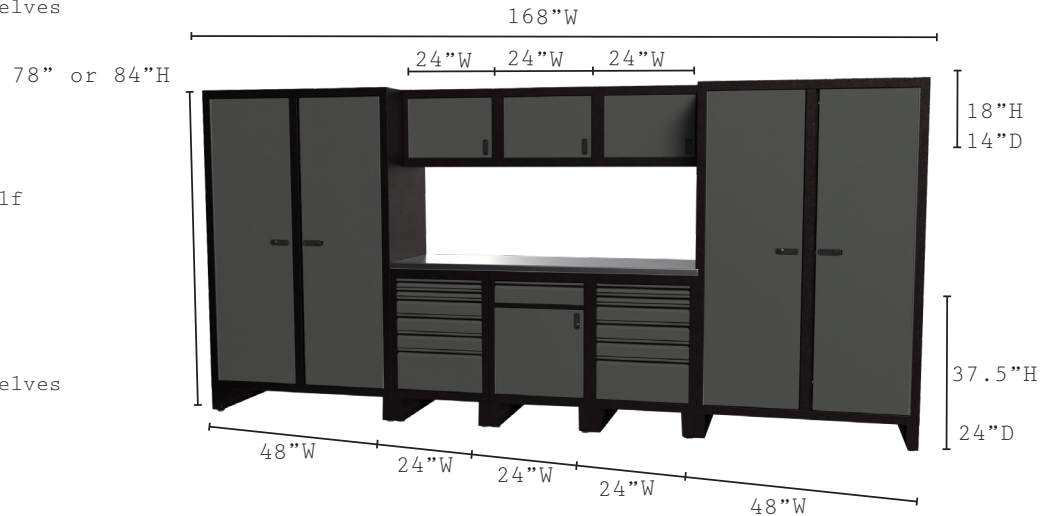

TOOL (SHOWN)

- (2) Storage Cabinets
 - 78" or 84"H x 24"W x 24"D
 - (1) Door with (3) Adjustable Shelves
- (2) Tool Cabinets
 - 37.5"H x 36"W x 24"D
 - (6) Drawers
 - (2) 2" Drawers
 - (3) 4" Drawers
 - (1) 10" Drawer
- (1) Lower Cabinet
 - 37.5"H x 36"W x 24"D
 - (1) Door with (1) Adjustable Shelf
 - (1) 5" Drawer
- (3) Upper Cabinets
 - 18"H x 36"W x 24"D
 - (1) Door with Open Storage

14' RUN

SF7816824GR-STORAGE-SD	78"H x 168"W x 24"D
Door Hinges:	Right Left
SF7816824GR-TOOL-SD	78"H x 168"W x 24"D
Door Hinges:	Right Left

SF8416824GR-STORAGE-SD	84"H x 168"W x 24"D
Door Hinges:	Right Left
SF8416824GR-TOOL-SD	84"H x 168"W x 24"D
Door Hinges:	Right Left

STORAGE

- (2) Storage Cabinets
 - 78" or 84"H x 48"W x 24"D
 - (2) Doors with (3) Adjustable Shelves
- (1) Tool Cabinet
 - 37.5"H x 24"W x 24"D
 - (6) Drawers
 - (2) 2" Drawers
 - (3) 4" Drawers
 - (1) 10" Drawer
- (2) Lower Cabinets
 - 37.5"H x 24"W x 24"D
 - (1) Door with (1) Adjustable Shelf
 - (1) 5" Drawer
- (3) Upper Cabinets
 - 18"H x 24"W x 14"D
 - (1) Door with Open Storage

TOOL (SHOWN)

- (2) Storage Cabinets
 - 78" or 84"H x 48"W x 24"D
 - (2) Doors with (3) Adjustable Shelves
- (2) Tool Cabinets
 - 37.5"H x 24"W x 24"D
 - (6) Drawers
 - (2) 2" Drawers
 - (3) 4" Drawers
 - (1) 10" Drawer
- (1) Lower Cabinet
 - 37.5"H x 24"W x 24"D
 - (1) Door with (1) Adjustable Shelf
 - (1) 5" Drawer
- (3) Upper Cabinets
 - 18"H x 24"W x 14"D
 - (1) Door with Open Storage