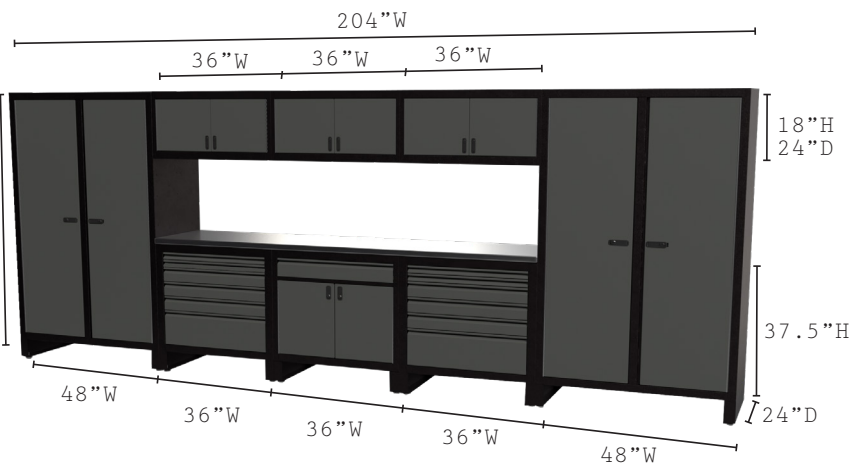

TOOL (SHOWN)

- (2) Storage Cabinets
 - 78" or 84"H x 36"W x 24"D
 - (2) Doors with (3) Adjustable Shelves
- (2) Tool Cabinets
 - 37.5"H x 36"W x 24"D
 - (6) Drawers
 - (2) 2" Drawers
 - (3) 4" Drawers
 - (1) 10" Drawer
- (1) Lower Cabinet
 - 37.5"H x 36"W x 24"D
 - (1) Door with (1) Adjustable Shelf
 - (1) 5" Drawer
- (3) Upper Cabinets
 - 18"H x 36"W x 24"D
 - (1) Door with Open Storage

17' RUN

SF7820424GR-STORAGE-SD	78"H x 204"W x 24"D
Door Hinges:	Right Left
SF7820424GR-TOOL-SD	78"H x 204"W x 24"D
Door Hinges:	Right Left

SF8420424GR-STORAGE-SD	84"H x 204"W x 24"D
Door Hinges:	Right Left
SF8420424GR-TOOL-SD	84"H x 204"W x 24"D
Door Hinges:	Right Left

STORAGE

- (2) Storage Cabinets
 - 78" or 84"H x 48"W x 24"D
 - (2) Doors with (3) Adjustable Shelves
- (1) Tool Cabinet
 - 37.5"H x 36"W x 24"D
 - (6) Drawers
 - (2) 2" Drawers
 - (3) 4" Drawers
 - (1) 10" Drawer
- (2) Lower Cabinets 78" or 84"H
 - 37.5"H x 36"W x 24"D
 - (1) Door with (1) Adjustable Shelf
 - (1) 5" Drawer
- (3) Upper Cabinets
 - 18"H x 36"W x 24"D
 - (1) Door with Open Storage

TOOL (SHOWN)

- (2) Storage Cabinets
 - 78" or 84"H x 48"W x 24"D
 - (2) Doors with (3) Adjustable Shelves
- (2) Tool Cabinets
 - 37.5"H x 36"W x 24"D
 - (6) Drawers
 - (2) 2" Drawers
 - (3) 4" Drawers
 - (1) 10" Drawer
- (1) Lower Cabinet
 - 37.5"H x 36"W x 24"D
 - (1) Door with (1) Adjustable Shelf
 - (1) 5" Drawer
- (3) Upper Cabinets
 - 18"H x 36"W x 24"D
 - (1) Door with Open Storage