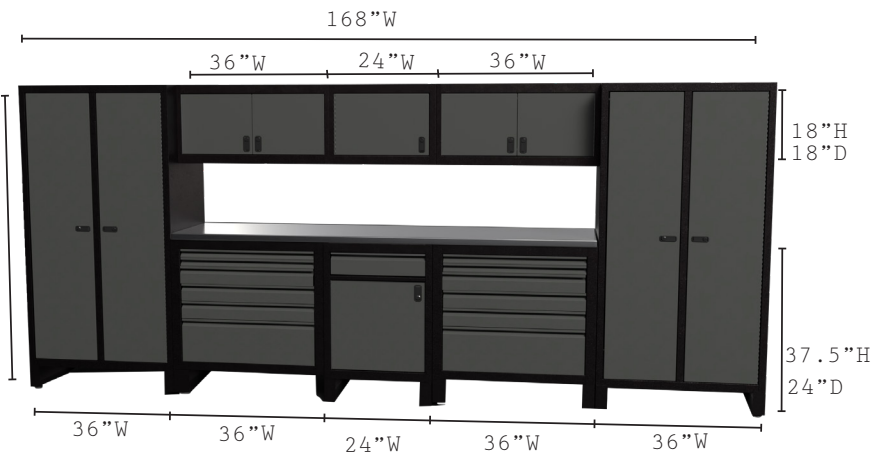

TOOL (SHOWN)

- (2) Storage Cabinets
  - 78" or 84"H x 36"W x 24"D
  - (2) Doors with (3) Adjustable Shelves
- (2) Tool Cabinets
  - 37.5"H x 24"W x 24"D
  - (6) Drawers
    - (2) 2" Drawers
    - (3) 4" Drawers
    - (1) 10" Drawer
- (1) Lower Cabinet
  - 37.5"H x 36"W x 24"D
  - (1) Door with (3) Adjustable Shelves
  - (1) 5" Drawer
- (1) Upper Cabinet
  - 18"H x 24"W x 18"D
  - (1) Door with Open Storage
- (2) Upper Cabinets
  - 18"H x 36"W x 18"D
  - (2) Doors with Open Storage