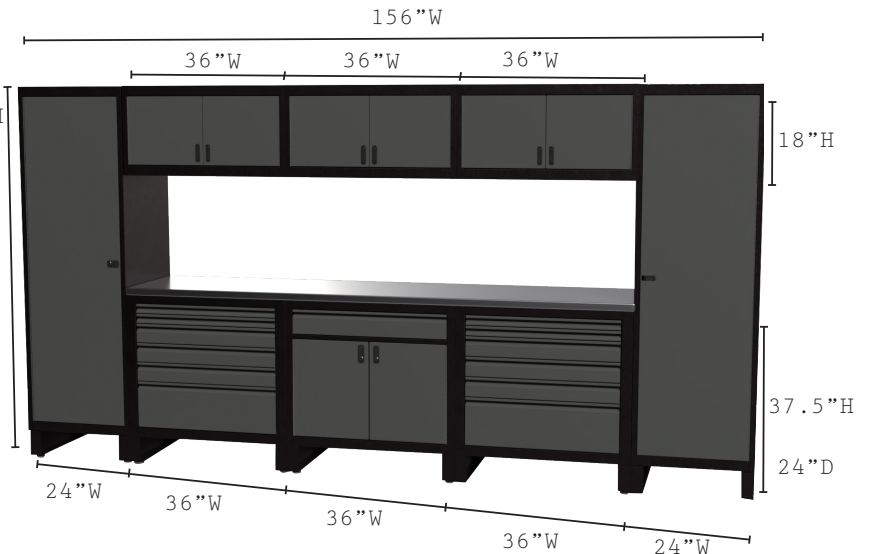

TOOL (SHOWN)

- (2) Storage Cabinets
  - 78" or 84"H x 24"W x 24"D
  - (1) Door with (3) Adjustable Shelves
- (2) Tool Cabinets
  - 37.5"H x 36"W x 24"D
  - (6) Drawers
    - (2) 2" Drawers
    - (3) 4" Drawers
    - (1) 10" Drawer
- (1) Lower Cabinet
  - 37.5"H x 36"W x 24"D
  - (1) Door with (1) Adjustable Shelf
  - (1) 5" Drawer
- (3) Upper Cabinets
  - 18"H x 36"W x 24"D
  - (1) Door with Open Storage