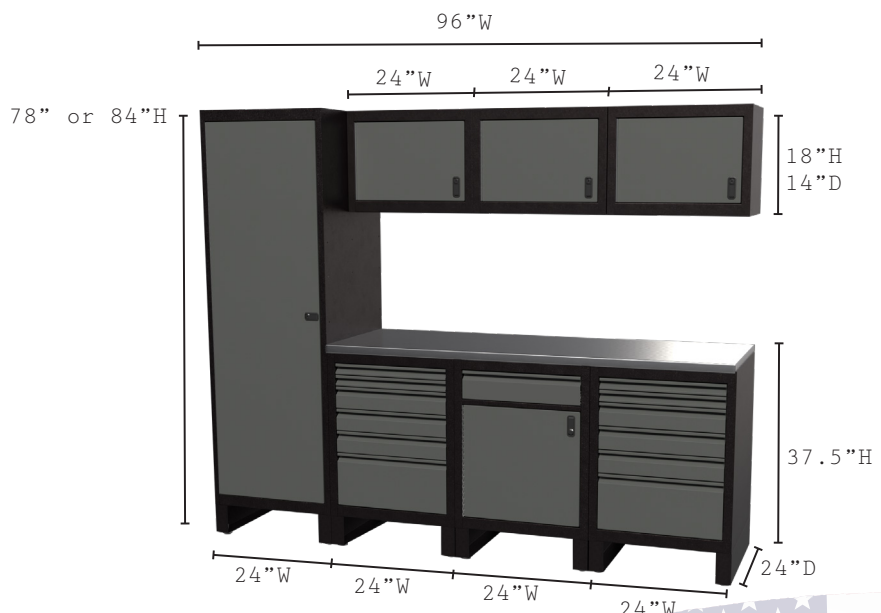

STANDARD FEATURES:

- 18-Gauge steel construction ensures long-lasting strength
- Full-length stainless steel hinges for smooth operation
- Flush mount chrome or black latch with raised trigger
- Textured powder-coated finish for a durable, professional look
- All Storage Cabinets come 72" or 78"H with 6" legs (78" or 84" is full height on these models)
- Adjustable feet

**All dimensions are approximate and may vary due to standard manufacturing tolerances.*

8' RUN

☒ SF789624GR-STORAGE-SD	78"H x 96"W x 24"D
Door Hinges:	☒Right ☒Left
☒ SF789624GR-TOOL-SD	78"H x 96"W x 24"D
Door Hinges:	☒Right ☒Left

☒ SF849624GR-STORAGE-SD	84"H x 96"W x 24"D
Door Hinges:	☒Right ☒Left
☒ SF849624GR-TOOL-SD	84"H x 96"W x 24"D
Door Hinges:	☒Right ☒Left

STORAGE

- (1) Storage Cabinet
 - 78" or 84"H x 24"W x 24"D
 - (1) Door with (3) Adjustable Shelves
- (1) Tool Cabinet
 - 37.5"H x 24"W x 24"D
 - (6) Drawers
 - (2) 2" Drawers
 - (3) 4" Drawers
 - (1) 10" Drawer
- (2) Lower Cabinets
 - 37.5"H x 24"W x 24"D
 - (1) Door with (1) Adjustable Shelf
 - (1) 5" Drawer
- (3) Upper Cabinets
 - 18"H x 24"W x 14"D
 - (1) Door with Open Storage

TOOL (SHOWN)

- (1) Storage Cabinet
 - 78" or 84"H x 24"W x 24"D
 - (1) Door with (3) Adjustable Shelves
- (2) Tool Cabinets
 - 37.5"H x 24"W x 24"D
 - (6) Drawers
 - (2) 2" Drawers
 - (3) 4" Drawers
 - (1) 10" Drawer
- (1) Lower Cabinet
 - 37.5"H x 24"W x 24"D
 - (1) Door with (1) Adjustable Shelf
 - (1) 5" Drawer
- (3) Upper Cabinets
 - 18"H x 24"W x 14"D
 - (1) Door with Open Storage