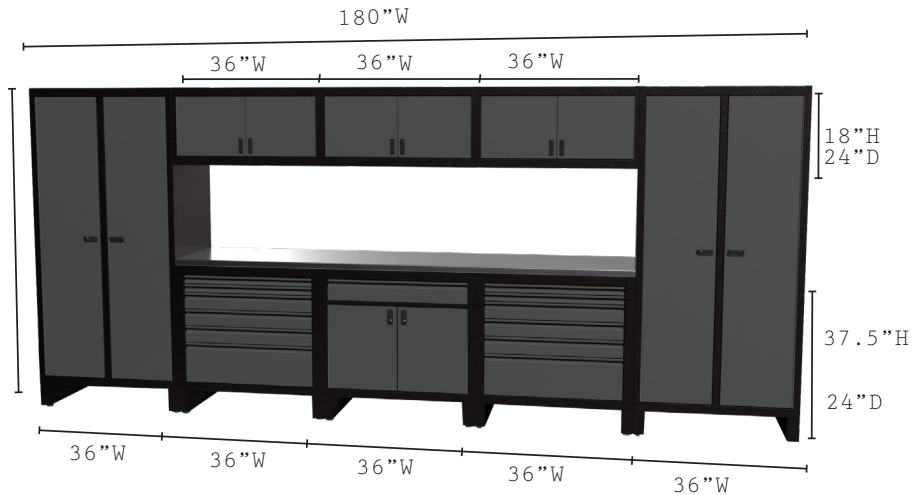

15' RUN

SF7818024GR-STORAGE-SD	78"H x 180"W x 24"D
Door Hinges:	Right Left
SF7818024GR-TOOL-SD	78"H x 180"W x 24"D
Door Hinges:	Right Left

SF8418024GR-STORAGE-SD	84"H x 180"W x 24"D
Door Hinges:	Right Left
SF8418024GR-TOOL-SD	84"H x 180"W x 24"D
Door Hinges:	Right Left

STORAGE

- (2) Storage Cabinets
  - 78" or 84"H x 36"W x 24"D
  - (2) Doors with (3) Adjustable Shelves
- (1) Tool Cabinet
  - 37.5"H x 36"W x 24"D
  - (6) Drawers
    - (2) 2" Drawers
    - (3) 4" Drawers
    - (1) 10" Drawer
- (2) Lower Cabinets 78" or 84"H
  - 37.5"H x 36"W x 24"D
  - (1) Door with (1) Adjustable Shelf
  - (1) 5" Drawer
- (3) Upper Cabinets
  - 18"H x 36"W x 24"D
  - (1) Door with Open Storage

TOOL (SHOWN)

- (2) Storage Cabinets
  - 78" or 84"H x 36"W x 24"D
  - (2) Doors with (3) Adjustable Shelves
- (2) Tool Cabinets
  - 37.5"H x 36"W x 24"D
  - (6) Drawers
    - (2) 2" Drawers
    - (3) 4" Drawers
    - (1) 10" Drawer
- (1) Lower Cabinet
  - 37.5"H x 36"W x 24"D
  - (1) Door with (1) Adjustable Shelf
  - (1) 5" Drawer
- (3) Upper Cabinets
  - 18"H x 36"W x 24"D
  - (1) Door with Open Storage