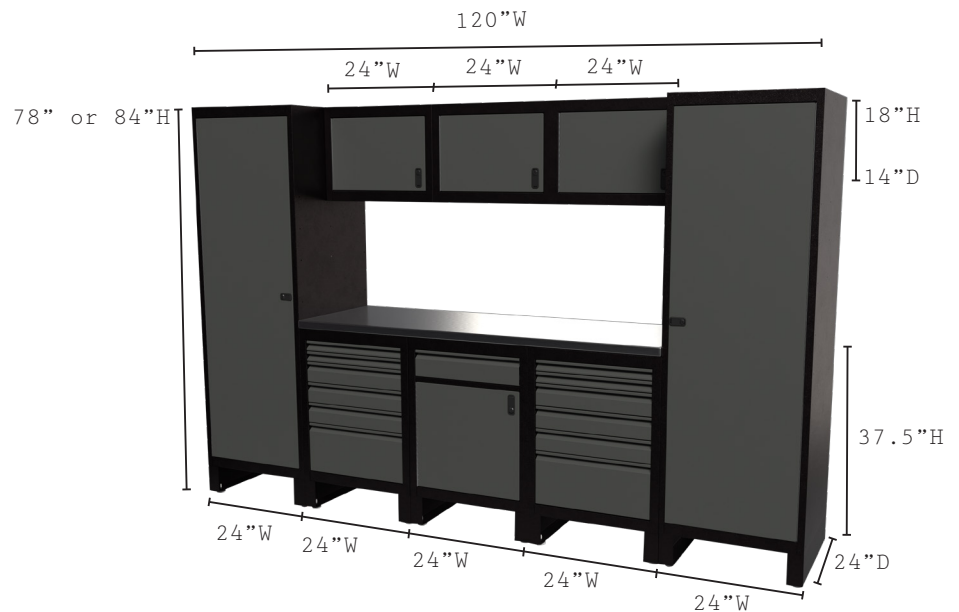

TOOL (SHOWN)

- (1) Storage Cabinet
 - 78" or 84"H x 36"W x 24"D
 - (2) Doors with (3) Adjustable Shelves
- (2) Tool Cabinets
 - 37.5"H x 24"W x 24"D
 - (6) Drawers
 - (2) 2" Drawers
 - (3) 4" Drawers
 - (1) 10" Drawer
- (1) Lower Cabinet
 - 37.5"H x 24"W x 24"D
 - (1) Door with (1) Adjustable Shelf
 - (1) 5" Drawer
- (3) Upper Cabinets
 - 18"H x 24"W x 14"D
 - (1) Door with Open Storage

10' RUN

☐ SF7812024GR-STORAGE-SD	78"H x 120"W x 24"D
Door Hinges:	☐ Right ☐ Left
☐ SF7812024GR-TOOL-SD	78"H x 120"W x 24"D
Door Hinges:	☐ Right ☐ Left

☐ SF8412024GR-STORAGE-SD	84"H x 120"W x 24"D
Door Hinges:	☐ Right ☐ Left
☐ SF8412024GR-TOOL-SD	84"H x 120"W x 24"D
Door Hinges:	☐ Right ☐ Left

STORAGE

- (2) Storage Cabinet
 - 78" or 84"H x 24"W x 24"D
 - (1) Door with (3) Adjustable Shelves
- (2) Tool Cabinets
 - 37.5"H x 24"W x 24"D
 - (6) Drawers
 - (2) 2" Drawers
 - (3) 4" Drawers
 - (1) 10" Drawer
- (1) Lower Cabinet
 - 37.5"H x 24"W x 24"D
 - (1) Door with (1) Adjustable Shelf
 - (1) 5" Drawer
- (3) Upper Cabinets
 - 18"H x 24"W x 14"D
 - (1) Door with Open Storage

TOOL (SHOWN)

- (2) Storage Cabinet
 - 78" or 84"H x 24"W x 24"D
 - (1) Door with (3) Adjustable Shelves
- (2) Tool Cabinets
 - 37.5"H x 24"W x 24"D
 - (6) Drawers
 - (2) 2" Drawers
 - (3) 4" Drawers
 - (1) 10" Drawer
- (1) Lower Cabinet
 - 37.5"H x 24"W x 24"D
 - (1) Door with (1) Adjustable Shelf
 - (1) 5" Drawer
- (3) Upper Cabinets
 - 18"H x 24"W x 14"D
 - (1) Door with Open Storage