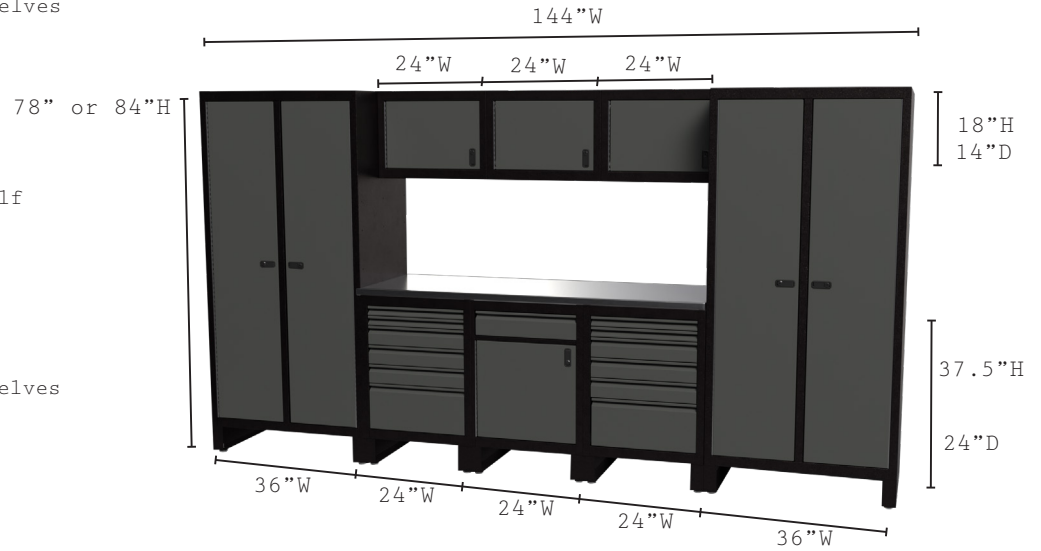

TOOL (SHOWN)

- (2) Storage Cabinet
 - 78" or 84"H x 24"W x 24"D
 - (1) Door with (3) Adjustable Shelves
- (2) Tool Cabinets
 - 37.5"H x 24"W x 24"D
 - (6) Drawers
 - (2) 2" Drawers
 - (3) 4" Drawers
 - (1) 10" Drawer
- (1) Lower Cabinet
 - 37.5"H x 24"W x 24"D
 - (1) Door with (1) Adjustable Shelf
 - (1) 5" Drawer
- (3) Upper Cabinets
 - 18"H x 24"W x 14"D
 - (1) Door with Open Storage

12' RUN

SF7814424GR-STORAGE-SD	78"H x 144"W x 24"D
Door Hinges:	Right Left
SF7814424GR-TOOL-SD	78"H x 144"W x 24"D
Door Hinges:	Right Left

SF8414424GR-STORAGE-SD	84"H x 144"W x 24"D
Door Hinges:	Right Left
SF8414424GR-TOOL-SD	84"H x 144"W x 24"D
Door Hinges:	Right Left

STORAGE

- (2) Storage Cabinets
 - 78" or 84"H x 36"W x 24"D
 - (2) Doors with (3) Adjustable Shelves
- (1) Tool Cabinet
 - 37.5"H x 24"W x 24"D
 - (6) Drawers
 - (2) 2" Drawers
 - (3) 4" Drawers
 - (1) 10" Drawer
- (2) Lower Cabinets
 - 37.5"H x 24"W x 24"D
 - (1) Door with (1) Adjustable Shelf
 - (1) 5" Drawer
- (3) Upper Cabinets
 - 18"H x 24"W x 14"D
 - (1) Door with Open Storage

TOOL (SHOWN)

- (2) Storage Cabinets
 - 78" or 84"H x 36"W x 24"D
 - (2) Doors with (3) Adjustable Shelves
- (2) Tool Cabinets
 - 37.5"H x 24"W x 24"D
 - (6) Drawers
 - (2) 2" Drawers
 - (3) 4" Drawers
 - (1) 10" Drawer
- (1) Lower Cabinet
 - 37.5"H x 24"W x 24"D
 - (1) Door with (1) Adjustable Shelf
 - (1) 5" Drawer
- (3) Upper Cabinets
 - 18"H x 24"W x 14"D
 - (1) Door with Open Storage